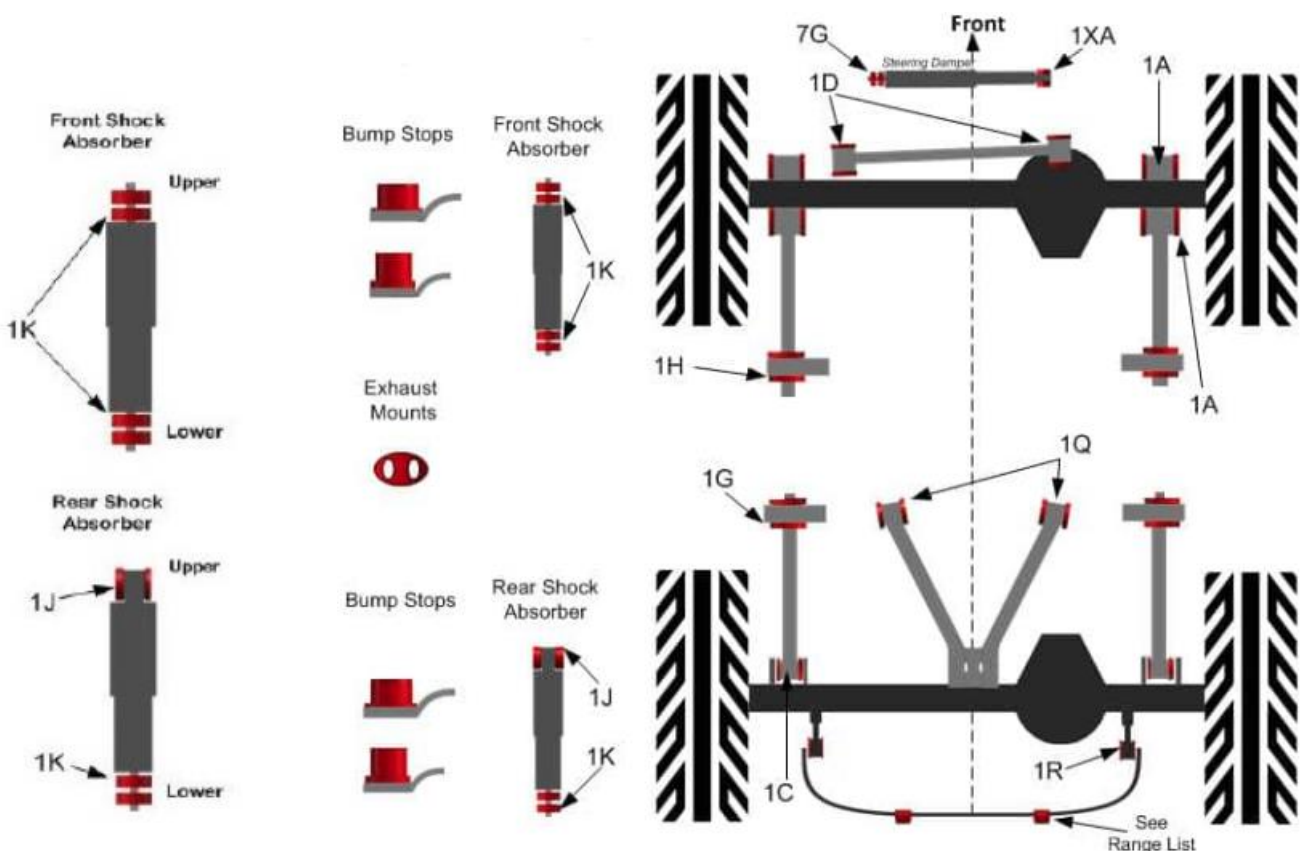

### PERFORMANCE RED KIT7

Defender 1983 – 2016

Discovery 1

Range Rover Classic

Part Number: **LL1357PBR**

QUALITY PARTS AND ACCESSORIES

Triumph House, Sleaford Road, Bracebridge Heath, Lincoln LN4 2NA,  
England Telephone: 01522 568000 | E-mail: sales@rimmerbros.com